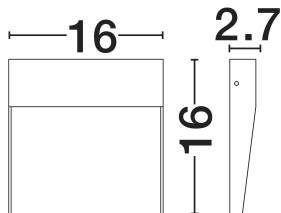

PRODUCT PHOTOGRAPH

GENERAL INFORMATION

Product Code	9136440
Collection	Outdoor
Product Category	Step Lights
Product Family	Fem
Mounting Location	Wall
Application Environment	Outdoor
Specifications	N/A

DIMENSION & WEIGHT

LxWxH (cm)	L:16 W:3 H:16 cm
Cut out (cm)	N/A
Weight (Kgr)	0.417

TECHNICAL DRAWING

MATERIAL & COLOR

Product Color	Sandy Black
Body Material	Aluminium & Pc

APPLICATION & MOUNTING

Ambient Working Temp.	Max 45 oC
Type of Protection	IP54
Dimmable	No
Type of Dimming	N/A
Mounting type	Surface
Mounting Depth (cm)	N/A
Led Module Replaceable	No
Light Source	LED

NOVA LUCE

PRODUCT DATASHEET

Version: 001

ELECTRICAL DATA

Power (Nominal)	5w
Input voltage (Nominal)	220-240Vac
Mains Frequency	50/60Hz

PHOTOMETRICAL DATA

Luminous Flux	307lm
Color Temperature	3000K
Light Color (Designation)	Warm White