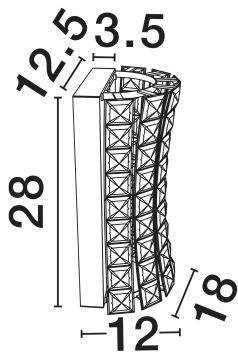

NOVA LUCE

PRODUCT DATASHEET

Version: 001

PRODUCT PHOTOGRAPH

GENERAL INFORMATION

Product Code	9019768
Collection	Indoor
Product Category	Wall
Product Family	Celysia
Mounting Location	Wall
Application Environment	Indoor
Specifications	N/A

DIMENSION & WEIGHT

LxWxH (cm)	L: 18 W: 12 H: 28
Cut Out (cm)	N/A
Weight (Kgr)	1.4

MATERIAL & COLOR

Product Color	Platinum Gold
Body Material	Metal & Crystal

TECHNICAL DRAWING

APPLICATION & MOUNTING

Ambient Working Temp.	Max 45°C
Type of Protection	IP20
Dimmable	No
Type of Dimming	N/A
Mounting type	Surface
Mounting Depth (cm)	N/A
Led Module Replaceable	No
Light Source	LED

Power (Nominal)	12W
Input voltage (Nominal)	220-240V
Mains Frequency	50/60Hz

PHOTOMETRICAL DATA

Luminous Flux	720lm
Color Temperature	3500K
Light Color (Designation)	Warm White

WARRANTY

Warranty	3 Years
----------	----------------