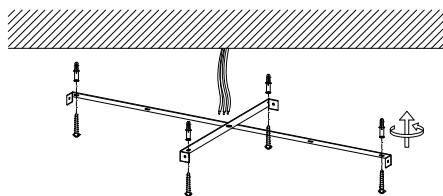

NOVA LUCE

9620158

1

Turn off the general switch

2

Drill holes
& apply plastic anchors with screws

3

Connect the wires

4

Tie up side screws
to make it stable

5

Apply the bulbs

6

Apply the glasses into place
by rotate

7

Turn on the general switch