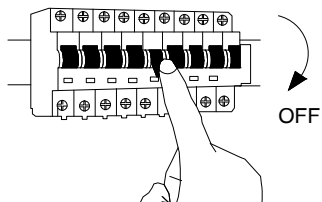

NOVA LUCE

9620158

1

Turn off the general switch

2

Drill holes
& apply plastic anchors with screws

3

Connect the wires

4

Tie up side screws
to make it stable

5

Apply the bulbs

6

Apply the glasses into place
by rotate

7

Turn on the general switch