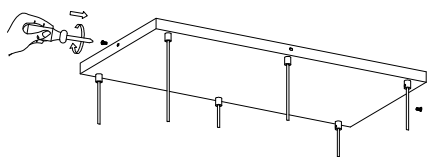

NOVA LUCE

9620158

1

Turn off the general switch

2

Drill holes
& apply plastic anchors with screws

3

Connect the wires

4

Tie up side screws
to make it stable

5

Apply the bulbs

6

Apply the glasses into place
by rotate

7

Turn on the general switch