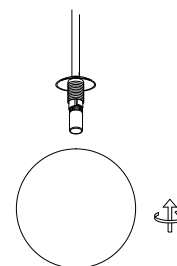

NOVA LUCE

9620158

1

Turn off the general switch

2

Drill holes
& apply plastic anchors with screws

3

Connect the wires

4

Tie up side screws
to make it stable

5

Apply the bulbs

6

Apply the glasses into place
by rotate

7

Turn on the general switch