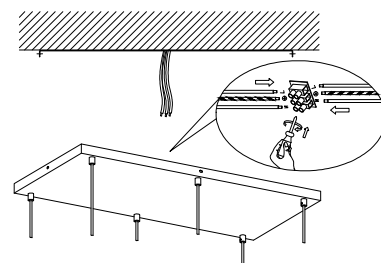

NOVA LUCE

9620158

1

Turn off the general switch

2

Drill holes
& apply plastic anchors with screws

3

Connect the wires

4

Tie up side screws
to make it stable

5

Apply the bulbs

6

Apply the glasses into place
by rotate

7

Turn on the general switch