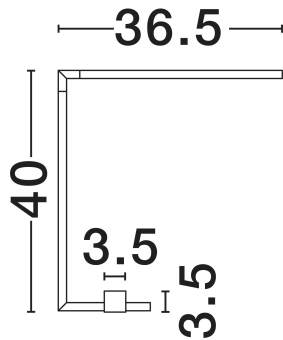

GENERAL INFORMATION

Product Code	9180724
Collection	Indoor
Product Category	Table
Product Family	Raccio
Mounting Location	Table
Application Environment	Indoor
Specifications	N/A

DIMENSION & WEIGHT

LxWxH (cm)	L: 36.5 W: 12 H: 40
Cut Out (cm)	N/A
Weight (Kgr)	1.35

MATERIAL & COLOR

Product Color	Black
Body Material	Metal & Acrylic

APPLICATION & MOUNTING

Ambient Working Temp.	Max 45°C
Type of Protection	IP20
Dimmable	No
Type of Dimming	N/A
Mounting type	Surface
Mounting Depth (cm)	N/A
Led Module Replaceable	No
Light Source	LED

NOVA LUCE S.A

Schimatari Viotias
32009, Greece

+30 22620 58 121
+30 22620 56 743

info@novaluce.com
www.novaluce.com