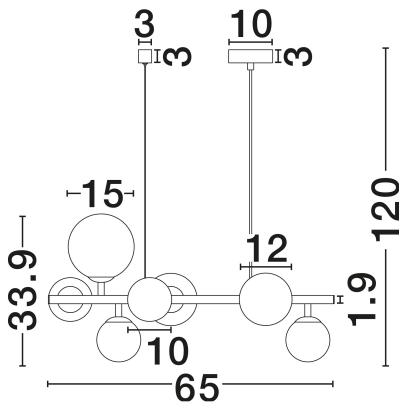

NOVA LUCE

PRODUCT DATASHEET

Version: 001

PRODUCT PHOTOGRAPH

TECHNICAL DRAWING

GENERAL INFORMATION

Product Code	9028858
Collection	Indoor
Product Category	Suspension
Product Family	Odillia
Mounting Location	Ceiling
Application Environment	Indoor
Specifications	N/A

DIMENSION & WEIGHT

LxWxH (cm)	L: 65 W: 28.9 H: 120
Cut Out (cm)	N/A
Weight (Kgr)	1.68

MATERIAL & COLOR

Product Color	Opal & Matt Gold
Body Material	Glass & Metal

APPLICATION & MOUNTING

Ambient Working Temp.	Max 45°C
Type of Protection	IP20
Dimmable	N/A
Type of Dimming	N/A
Mounting type	Surface
Mounting Depth (cm)	N/A
Led Module Replaceable	Yes
Light Source	G9

Power (Nominal)	7x5W
Input voltage (Nominal)	100-240V
Mains Frequency	50/60Hz

PHOTOMETRICAL DATA

Luminous Flux	N/A
Color Temperature	N/A
Light Color (Designation)	N/A

WARRANTY

Warranty	3 Years
----------	----------------