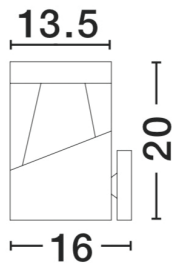

NOVA LUCE

PRODUCT DATASHEET

Version: 001

PRODUCT PHOTOGRAPH

TECHNICAL DRAWING

GENERAL INFORMATION

Product Code	813101
Collection	Outdoor
Product Category	Wall
Product Family	LOCK
Mounting Location	Wall
Application Environment	Outdoor

DIMENSION & WEIGHT

LxWxH (cm)	L: 13,5 W: 16 H: 20
Cut out (cm)	N/A
Weight (Kgr)	1.3

MATERIAL & COLOR

Product Color	Dark Grey
Body Material	Aluminium-Acrylic

APPLICATION & MOUNTING

Ambient Working Temp.	Max 40 oC
Type of Protection	IP54
Dimmable	No
Type of Dimming (Optional)	N/A
Mounting type	Surface
Mounting Depth (cm)	N/A
Led Module Replaceable	No
Light Source	LED

Power (Nominal)	12W
Input voltage (Nominal)	220-240Vac
Mains Frequency	50/60Hz

PHOTOMETRICAL DATA

Luminous Flux	1047 lm
Color Temperature	3000K
Light Color (Designation)	WW

WARRANTY

Warranty	3 Years
----------	----------------