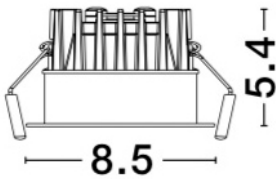

COMPATIBLE WITH

- On/Off Driver: Included
- Triac Driver: 9844008
- Dali Driver: 9621523

GENERAL INFORMATION

Product Code	9232120
Product Category	Downlights
Product Family	Blade
Mounting Location	Ceiling
Application Environment	Outdoor

DIMENSION & WEIGHT

LxWxH (cm)	D:8.5 H:5.4 cm
Cut out (cm)	6,6
Weight (Kgr)	N/A

MATERIAL & COLOR

Product Color	Black
Body Material	Aluminium
Cover Material	N/A

APPLICATION & MOUNTING

Ambient Working Temp.	45 C
Type of Protection	IP65
Protection Class IK	IK03
Dimmable	Yes
Type of Dimming (Optional)	Triac/Dali
Mounting type	Recessed
Mounting Depth (cm)	Ceiling
Led Module Replaceable	No
Light Source	Led
Adjustable	No

NOVA LUCE S.A

Schimatari Viotias
32009, Greece

+30 22620 58 121
+30 22620 56 743

info@novaluce.com
www.novaluce.com