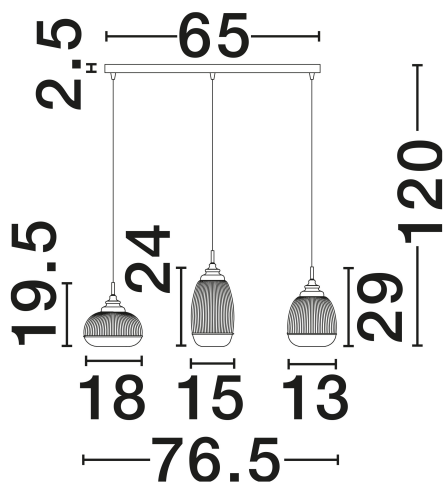

TECHNICAL DRAWING

GENERAL INFORMATION

Product Code	9731216
Collection	Indoor
Product Category	Suspension
Product Family	Mond
Mounting Location	Ceiling
Application Environment	Indoor
Specifications	N/A

DIMENSION & WEIGHT

LxWxH (cm)	L: 76.5 W: 18 H: 120
Cut Out (cm)	N/A
Weight (Kgr)	2.3

MATERIAL & COLOR

Product Color	Clear & Satin Gold
Body Material	Glass & Metal

APPLICATION & MOUNTING

Ambient Working Temp.	Max 45°C
Type of Protection	IP20
Dimmable	Yes
Type of Dimming	N/A
Mounting type	Surface
Mounting Depth (cm)	N/A
Led Module Replaceable	Yes
Light Source	E14

NOVA LUCE S.A

Schimatari Viotias
32009, Greece

+30 22620 58 121
+30 22620 56 743

info@novaluce.com
www.novaluce.com