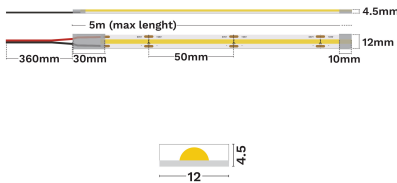

TECHNICAL DRAWING

COMPATIBLE WITH

— On/Off Driver: N/A

— Triac Driver: N/A

— Dali Driver: N/A

GENERAL INFORMATION

Product Code	9540072
Product Category	Led Strips
Product Family	Vida
Mounting Location	N/A
Application Environment	Outdoor

DIMENSION & WEIGHT

LxWxH (cm)	L:5m 12 mm
Cut out (cm)	N/A
Weight (Kgr)	N/A

MATERIAL & COLOR

Product Color	N/A
Body Material	Aluminium
Cover Material	N/A

APPLICATION & MOUNTING

Ambient Working Temp.	45 C
Type of Protection	IP68
Protection Class IK	N/A
Dimmable	Yes
Type of Dimming (Optional)	Triac/Dali
Mounting type	N/A
Mounting Depth (cm)	N/A
Led Module Replaceable	No
Light Source	Led
Adjustable	No

NOVA LUCE S.A

Schimatari Viotias
32009, Greece

+30 22620 58 121
+30 22620 56 743

info@novaluce.com
www.novaluce.com