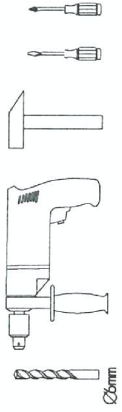

NOVA LUCE

9695112

1

Turn off the general switch

2

Apply plastic anchors
& tie up screws

3

Connect wires
& tie up side screws