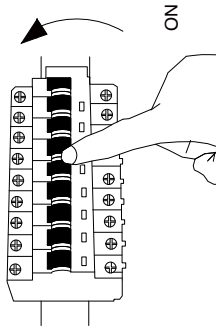

NOVA LUCE

9695112

1

Turn off the general switch

2

Apply plastic anchors
& tie up screws

3

Connect wires
& tie up side screws

4

Turn on the general switch