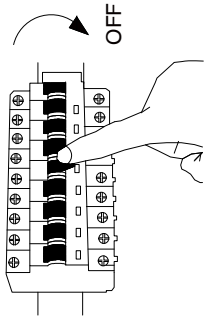

NOVA LUCE

9695112

1

Turn off the general switch

2

Apply plastic anchors
& tie up screws

3

Connect wires
& tie up side screws

4

Turn on the general switch