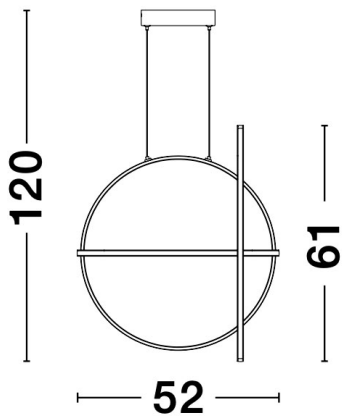

TECHNICAL DRAWING

GENERAL INFORMATION

Product Code	9114861
Collection	Decorative
Product Category	Suspension
Product Family	Arte
Mounting Location	Ceiling
Application Environment	Indoor

DIMENSION & WEIGHT

LxWxH (cm)	L: 52 W: 16 H: 120
Cut out (cm)	N/A
Weight (Kgr)	1.5

MATERIAL & COLOR

Product Color	Gold
Body Material	Aluminium & Acrylic

APPLICATION & MOUNTING

Ambient Working Temp.	Max 45 oC
Type of Protection	IP20
Dimmable	Yes
Type of Dimming (Optional)	Triac
Mounting type	Ceiling
Mounting Depth (cm)	N/A
Led Module Replaceable	No
Light Source	LED

NOVA LUCE S.A

Schimatari Viotias
32009, Greece

+30 22620 58 121
+30 22620 56 743

info@novaluce.com
www.novaluce.com