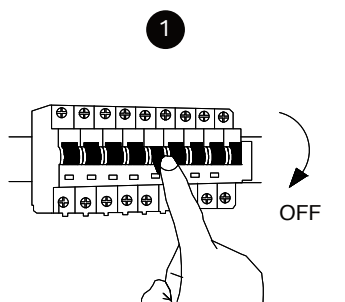

NOVA LUCE

9030839

Turn off the general switch

Turn on the general switch

1. Turn off general switch
2. Drill a holes, apply plastic anchors
3. Apply Screws
4. Connect the wires
5. Put it in place & Apply side screws
6. Turn on the general switch