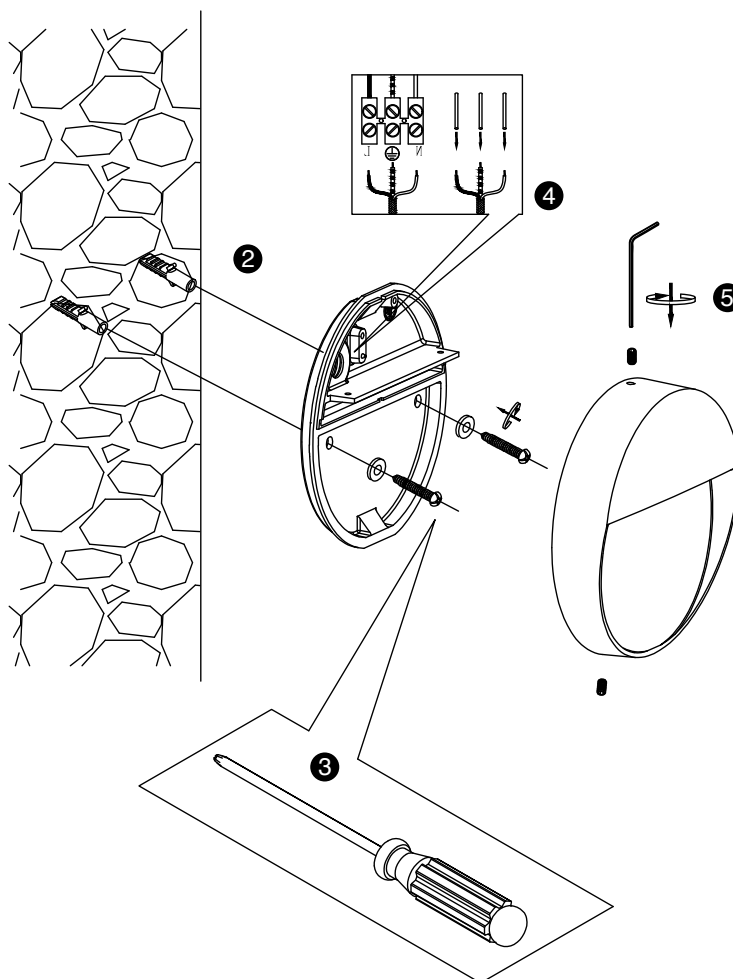

NOVA LUCE

9030839

Turn off the general switch

Turn on the general switch

1. Turn off general switch
2. Drill a holes, apply plastic anchors
3. Apply Screws
4. Connect the wires
5. Put it in place & Apply side screws
6. Turn on the general switch