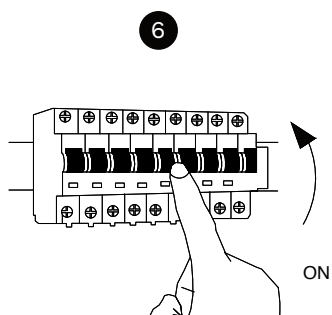

NOVA LUCE

9030839

Turn off the general switch

Turn on the general switch

1. Turn off general switch
2. Drill a holes, apply plastic anchors
3. Apply Screws
4. Connect the wires
5. Put it in place & Apply side screws
6. Turn on the general switch