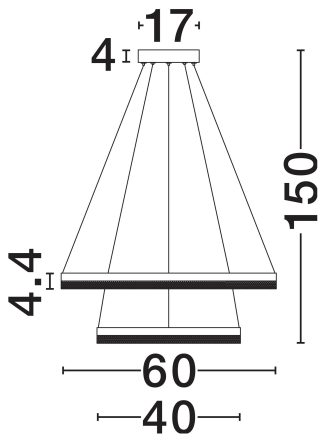

GENERAL INFORMATION

Product Code	9530230
Collection	Indoor
Product Category	Suspension
Product Family	Adria
Mounting Location	Wall
Application Environment	Indoor
Specifications	N/A

DIMENSION & WEIGHT

LxWxH (cm)	D: 80 H: 300
Cut Out (cm)	N/A
Weight (Kgr)	1.9

MATERIAL & COLOR

Product Color	Brass Gold
Body Material	Aluminium & Acrylic

APPLICATION & MOUNTING

Ambient Working Temp.	Max 45°C
Type of Protection	IP20
Dimmable	Yes
Type of Dimming	Triac
Mounting type	Surface
Mounting Depth (cm)	N/A
Led Module Replaceable	No
Light Source	LED

NOVA LUCE S.A

Schimatari Viotias
32009, Greece

+30 22620 58 121
+30 22620 56 743

info@novaluce.com
www.novaluce.com