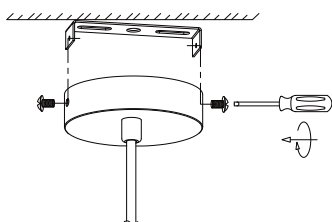

NOVA LUCE

9002666

1

Turn off the general switch

2

Align, mark, drill holes
& Apply the screws

3

Connect the 3 wires.

4

Apply the side screws

5

Screw the bulb .

6

Turn on the general switch