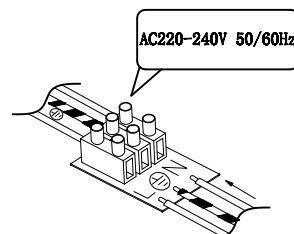

NOVA LUCE

9002666

1

Turn off the general switch

2

Align, mark, drill holes
& Apply the screws

3

Connect the 3 wires.

4

Apply the side screws

5

Screw the bulb .

6

Turn on the general switch