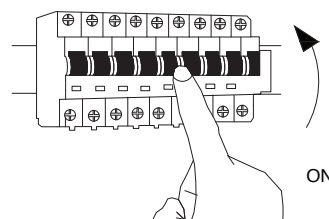

NOVA LUCE

9002666

1

Turn off the general switch

2

Align, mark, drill holes
& Apply the screws

3

Connect the 3 wires.

4

Apply the side screws

5

Screw the bulb .

6

Turn on the general switch