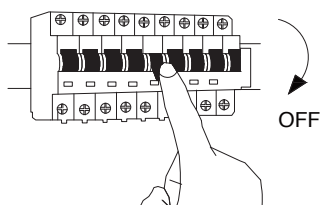

NOVA LUCE

9002666

1

Turn off the general switch

2

Align, mark, drill holes
& Apply the screws

3

Connect the 3 wires.

4

Apply the side screws

5

Screw the bulb .

6

Turn on the general switch