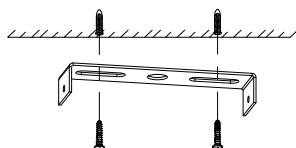

NOVA LUCE

9002666

1

Turn off the general switch

2

Align, mark, drill holes
& Apply the screws

3

Connect the 3 wires.

4

Apply the side screws

5

Screw the bulb .

6

Turn on the general switch