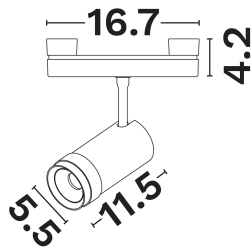

TECHNICAL DRAWING

MATERIAL & COLOR

Product Color	Black
Body Material	Aluminium
Cover Material	N/A

APPLICATION & MOUNTING

Ambient Working Temp.	45 C
Type of Protection	IP20
Protection Class IK	IK04
Dimmable	Yes
Type of Dimming (Optional)	Dali
Mounting type	Surface
Mounting Depth (cm)	Ceiling/Wall
Led Module Replaceable	No
Light Source	Led
Adjustable	Yes

COMPATIBLE WITH

— On/Off Driver: N/A

— Triac Driver: N/A

— Dali Driver: N/A

NOVA LUCE S.A

Schimatari Viotias
32009, Greece

+30 22620 58 121
+30 22620 56 743

info@novaluce.com
www.novaluce.com