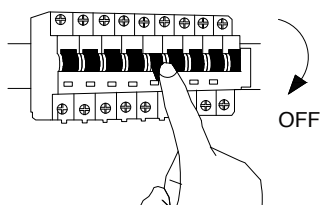

NOVA LUCE

9030595

1

Turn off the general switch

2

Dismantle the product

3

Drill holes apply screws with Plastic anchors & connect the wires

4

Apply the side screws

5

Turn on the general switch