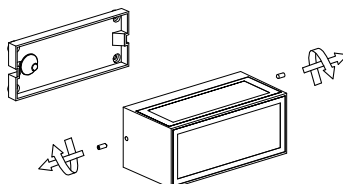

NOVA LUCE

9030595

1

Turn off the general switch

2

Dismantle the product

3

Drill holes apply screws with Plastic anchors & connect the wires

4

Apply the side screws

5

Turn on the general switch