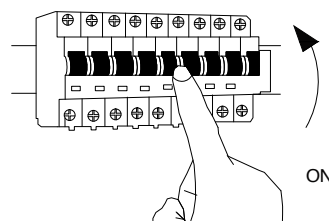

NOVA LUCE

9030595

1

Turn off the general switch

2

Dismantle the product

3

Drill holes apply screws with Plastic anchors & connect the wires

4

Apply the side screws

5

Turn on the general switch