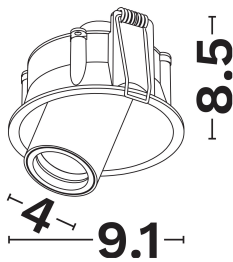

TECHNICAL DRAWING

MATERIAL & COLOR

Product Color	Black
Body Material	Aluminium
Cover Material	N/A

APPLICATION & MOUNTING

Ambient Working Temp.	45 C
Type of Protection	IP20
Protection Class IK	IK03
Dimmable	Yes
Type of Dimming (Optional)	Triac/Dali
Mounting type	Recessed
Mounting Depth (cm)	Ceiling
Led Module Replaceable	No
Light Source	Led
Adjustable	Yes

COMPATIBLE WITH

— On/Off Driver: 9030686

— Triac Driver: 9844008

— Dali Driver: 9621523 / 9844010

NOVA LUCE S.A

Schimatari Viotias
32009, Greece

+30 22620 58 121
+30 22620 56 743

info@novaluce.com
www.novaluce.com