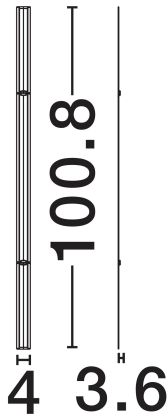

NOVA LUCE

PRODUCT DATASHEET

Version: 001

PRODUCT PHOTOGRAPH

GENERAL INFORMATION

Product Code	9980586
Collection	Indoor
Product Category	Ceiling
Product Family	Invento
Mounting Location	Wall
Application Environment	Indoor
Specifications	N/A

DIMENSION & WEIGHT

LxWxH (cm)	L: 100.8 W: 4 H: 3.6
Cut Out (cm)	N/A
Weight (Kgr)	0.54

MATERIAL & COLOR

Product Color	White
Body Material	Aluminium & Acrylic

TECHNICAL DRAWING

APPLICATION & MOUNTING

Ambient Working Temp.	Max 45°C
Type of Protection	IP20
Dimmable	No
Type of Dimming	N/A
Mounting type	Surface
Mounting Depth (cm)	N/A
Led Module Replaceable	No
Light Source	LED

Power (Nominal)	25W
Input voltage (Nominal)	220-240V
Mains Frequency	50/60Hz

PHOTOMETRICAL DATA

Luminous Flux	1600lm
Color Temperature	3000K
Light Color (Designation)	Warm White

WARRANTY

Warranty	3 Years
----------	----------------