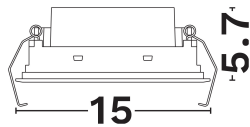

TECHNICAL DRAWING

MATERIAL & COLOR

Product Color	Black & White
Body Material	Aluminium
Cover Material	N/A

APPLICATION & MOUNTING

Ambient Working Temp.	45 C
Type of Protection	IP32
Protection Class IK	IK03
Dimmable	Yes
Type of Dimming (Optional)	Triac/Dali
Mounting type	Recessed
Mounting Depth (cm)	Ceiling
Led Module Replaceable	No
Light Source	Led
Adjustable	No

COMPATIBLE WITH

— On/Off Driver: Included

— Triac Driver: 9844002(Remote)

— Dali Driver: 9621523

NOVA LUCE S.A

Schimatari Viotias
32009, Greece

+30 22620 58 121
+30 22620 56 743

info@novaluce.com
www.novaluce.com