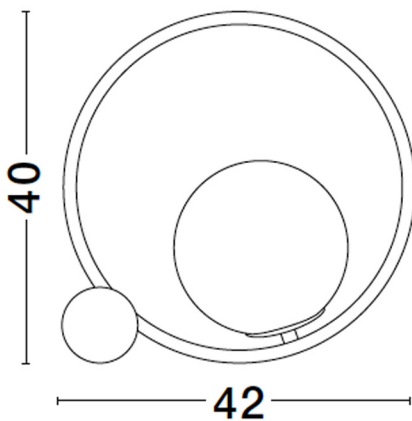

NOVA LUCE

PRODUCT DATASHEET

Version: 001

PRODUCT PHOTOGRAPH

TECHNICAL DRAWING

GENERAL INFORMATION

Product Code	9624094
Collection	Decorative
Product Category	Table
Product Family	Neso
Mounting Location	N/A
Application Environment	Indoor

DIMENSION & WEIGHT

LxWxH (cm)	L: 42 W: 15 H: 40
Cut out (cm)	N/A
Weight (Kgr)	1.2

MATERIAL & COLOR

Product Color	Gold & Black & Opal
Body Material	Aluminium

APPLICATION & MOUNTING

Ambient Working Temp.	Max 45 oC
Type of Protection	IP20
Dimmable	Depends on the lamp
Type of Dimming (Optional)	N/A
Mounting type	N/A
Mounting Depth (cm)	N/A
Led Module Replaceable	Yes
Light Source	LED E14

Power (Nominal)	Depends on the lamp
Input voltage (Nominal)	220-240Vac
Mains Frequency	50/60Hz

PHOTOMETRICAL DATA

Luminous Flux	Depends on the lamp
Color Temperature	Depends on the lamp
Light Color (Designation)	N/A