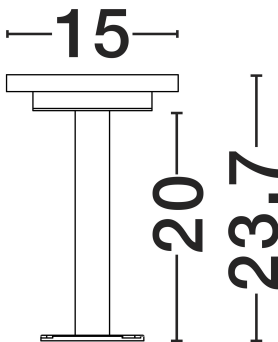

NOVA LUCE

PRODUCT DATASHEET

Version: 001

PRODUCT PHOTOGRAPH

TECHNICAL DRAWING

GENERAL INFORMATION

Product Code	9030749
Collection	Outdoor
Product Category	Bollard
Product Family	Nitro
Mounting Location	Ground
Application Environment	Outdoor
Specifications	N/A

DIMENSION & WEIGHT

LxWxH (cm)	D:15 H:23.7 cm
Cut out (cm)	N/A
Weight (Kgr)	0.55

MATERIAL & COLOR

Product Color	Sandy Black
Body Material	Aluminium & Glass

APPLICATION & MOUNTING

Ambient Working Temp.	Max 45 oC
Type of Protection	IP65
Dimmable	No
Type of Dimming	N/A
Mounting type	Surface
Mounting Depth (cm)	N/A
Led Module Replaceable	No
Light Source	LED

Power (Nominal)	12w
Input voltage (Nominal)	220-240Vac
Mains Frequency	50/60Hz

PHOTOMETRICAL DATA

Luminous Flux	469lm
Color Temperature	3000K
Light Color (Designation)	Warm White

WARRANTY

Warranty	3 Years
----------	----------------