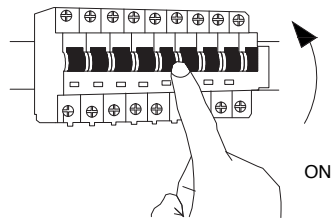

NOVA LUCE

9124107

1

Turn off the general switch

2

The Location diagram used
For ceiling

3

Drill holes & apply plastic anchors
With screws

4

Remove the nuts

5

Apply screws with
Plastic anchors

6

Apply the nuts in to place

7

Connect the wires & Apply
Side screws

8

Turn on the general switch