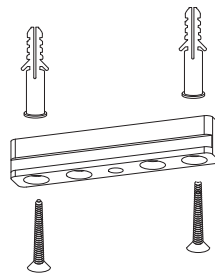

NOVA LUCE

9124107

1

Turn off the general switch

2

The Location diagram used
For ceiling

3

Drill holes & apply plastic anchors
With screws

4

Remove the nuts

5

Apply screws with
Plastic anchors

6

Apply the nuts in to place

7

Connect the wires & Apply
Side screws