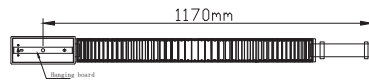

NOVA LUCE

9124107

1

Turn off the general switch

2

The Location diagram used
For ceiling

3

Drill holes & apply plastic anchors
With screws

4

Remove the nuts

5

Apply screws with
Plastic anchors

6

Apply the nuts in to place

7

Connect the wires & Apply
Side screws