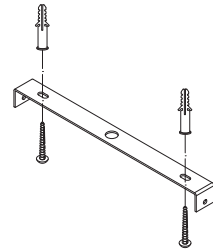

NOVA LUCE

9124107

1

Turn off the general switch

2

The Location diagram used
For ceiling

3

Drill holes & apply plastic anchors
With screws

4

Remove the nuts

5

Apply screws with
Plastic anchors

6

Apply the nuts in to place

7

Connect the wires & Apply
Side screws