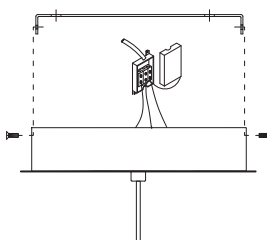

NOVA LUCE

9124107

1

Turn off the general switch

2

The Location diagram used
For ceiling

3

Drill holes & apply plastic anchors
With screws

4

Remove the nuts

5

Apply screws with
Plastic anchors

6

Apply the nuts in to place

7

Connect the wires & Apply
Side screws