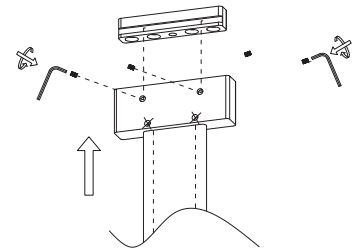

NOVA LUCE

9124107

1

Turn off the general switch

2

The Location diagram used
For ceiling

3

Drill holes & apply plastic anchors
With screws

4

Remove the nuts

5

Apply screws with
Plastic anchors

6

Apply the nuts in to place

7

Connect the wires & Apply
Side screws

8

Turn on the general switch