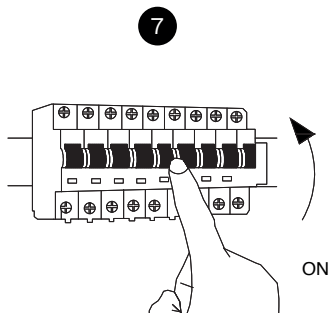

NOVA LUCE

9002840 9002841

Turn off the general switch

Turn on the general switch

1. Turn off general switch
2. Drill holes & apply the elements in to the ground
3. Connect the wires
4. Apply nuts with washer
5. Apply the bulb
6. Apply the elements in place
7. Turn on the general switch