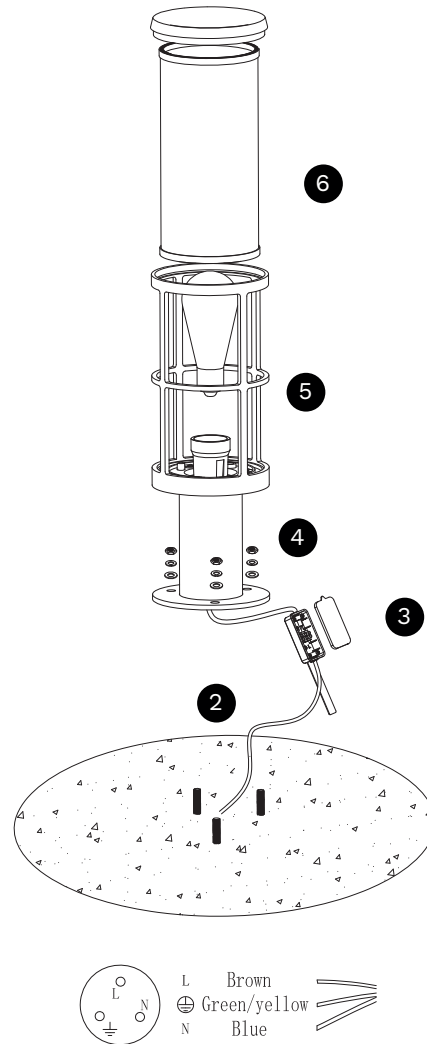

NOVA LUCE

9002840 9002841

Turn off the general switch

Turn on the general switch

1. Turn off general switch
2. Drill holes & apply the elements in to the ground
3. Connect the wires
4. Apply nuts with washer
5. Apply the bulb
6. Apply the elements in place
7. Turn on the general switch