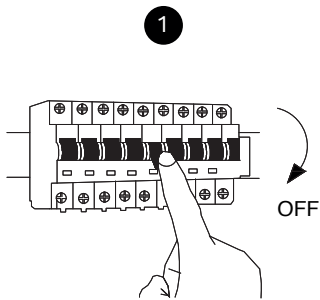

NOVA LUCE

9002840 9002841

Turn off the general switch

Turn on the general switch

1. Turn off general switch
2. Drill holes & apply the elements in to the ground
3. Connect the wires
4. Apply nuts with washer
5. Apply the bulb
6. Apply the elements in place
7. Turn on the general switch