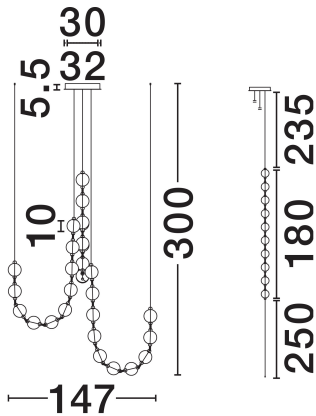

GENERAL INFORMATION

Product Code	9695201
Collection	Indoor
Product Category	Suspension
Product Family	Brillante
Mounting Location	Wall
Application Environment	Indoor
Specifications	N/A

DIMENSION & WEIGHT

LxWxH (cm)	H: 665
Cut Out (cm)	N/A
Weight (Kgr)	32

MATERIAL & COLOR

Product Color	Gold
Body Material	Aluminium & Acrylic

APPLICATION & MOUNTING

Ambient Working Temp.	Max 45°C
Type of Protection	IP20
Dimmable	Yes
Type of Dimming	Triac
Mounting type	Surface
Mounting Depth (cm)	N/A
Led Module Replaceable	No
Light Source	LED

NOVA LUCE S.A

Schimatari Viotias
32009, Greece

+30 22620 58 121
+30 22620 56 743

info@novaluce.com
www.novaluce.com