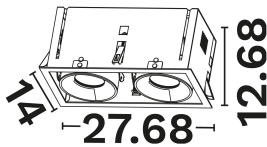

DIMENSION & WEIGHT

LxWxH (cm)	L:41.4 W:14 H:12.7
Cut out (cm)	40.2*12.9
Weight (Kgr)	N/A

TECHNICAL DRAWING

MATERIAL & COLOR

Product Color	White
Body Material	Aluminium
Cover Material	N/A

APPLICATION & MOUNTING