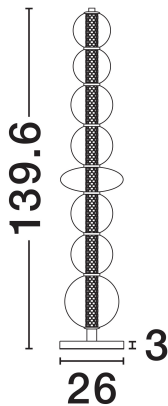

NOVA LUCE

PRODUCT DATASHEET

Version: 001

PRODUCT PHOTOGRAPH

TECHNICAL DRAWING

GENERAL INFORMATION

Product Code	9186984
Collection	Indoor
Product Category	Floor
Product Family	Navi
Mounting Location	Floor
Application Environment	Indoor
Specifications	N/A

DIMENSION & WEIGHT

LxWxH (cm)	D: 26 H: 140
Cut Out (cm)	N/A
Weight (Kgr)	10

MATERIAL & COLOR

Product Color	Brass Gold & Smokey Gray
Body Material	Metal & Glass

APPLICATION & MOUNTING

Ambient Working Temp.	Max 45°C
Type of Protection	IP20
Dimmable	Yes
Type of Dimming	Triac
Mounting type	Surface
Mounting Depth (cm)	N/A
Led Module Replaceable	No
Light Source	LED

Power (Nominal)	37W
Input voltage (Nominal)	220-240V
Mains Frequency	50/60Hz

PHOTOMETRICAL DATA

Luminous Flux	747lm
Color Temperature	3000K
Light Color (Designation)	Warm White

WARRANTY

Warranty	3 Years
----------	----------------