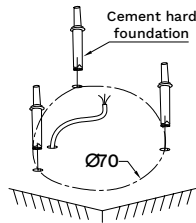

NOVA LUCE

9540237 9540238
9540268 9540269

1

Turn off the general switch

2

Drill holes & apply cement hard foundation

3

Apply the screw nuts

4

Connect the wires

5

Apply the side screws

5

Turn on the general switch