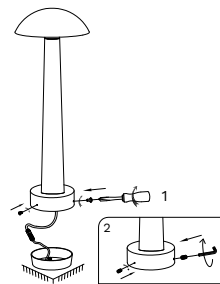

NOVA LUCE

9540237 9540238
9540268 9540269

1

Turn off the general switch

2

Drill holes & apply cement hard foundation

3

Apply the screw nuts

4

Connect the wires

5

Apply the side screws

5

Turn on the general switch