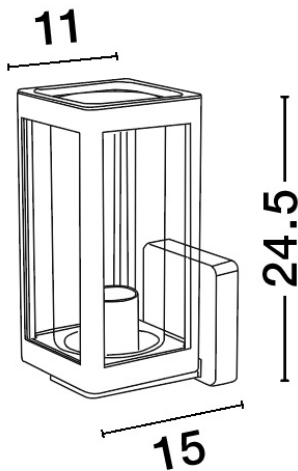

NOVA LUCE

PRODUCT DATASHEET

Version: 001

PRODUCT PHOTOGRAPH

TECHNICAL DRAWING

GENERAL INFORMATION

Product Code	9060192
Collection	Outdoor
Product Category	Wall
Product Family	FIGO
Mounting Location	Wall
Application Environment	Outdoor

DIMENSION & WEIGHT

LxWxH (cm)	L: 11 W: 15 H: 24,5
Cut out (cm)	N/A
Weight (Kgr)	1.3

MATERIAL & COLOR

Product Color	Dark Grey
Body Material	Aluminium&-Glass

APPLICATION & MOUNTING

Ambient Working Temp.	Max 40 oC
Type of Protection	IP54
Dimmable	No
Type of Dimming (Optional)	N/A
Mounting type	Surface
Mounting Depth (cm)	N/A
Led Module Replaceable	Yes
Light Source	E27