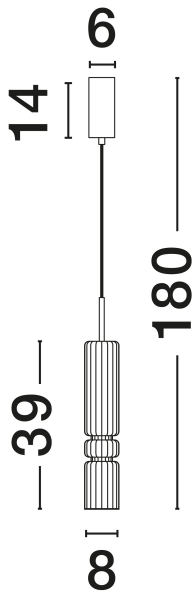

NOVA LUCE

PRODUCT DATASHEET

Version: 001

PRODUCT PHOTOGRAPH

TECHNICAL DRAWING

GENERAL INFORMATION

Product Code	9030552
Collection	Indoor
Product Category	Suspension
Product Family	Bento
Mounting Location	Ceiling
Application Environment	Indoor
Specifications	N/A

DIMENSION & WEIGHT

LxWxH (cm)	D: 8 H: 180
Cut Out (cm)	N/A
Weight (Kgr)	0

MATERIAL & COLOR

Product Color	Cognac & Brass Gold
Body Material	Glass & Metal

APPLICATION & MOUNTING

Ambient Working Temp.	Max 45°C
Type of Protection	IP20
Dimmable	No
Type of Dimming	N/A
Mounting type	Surface
Mounting Depth (cm)	N/A
Led Module Replaceable	No
Light Source	LED

Power (Nominal)	7W
Input voltage (Nominal)	220-240V
Mains Frequency	50/60Hz

PHOTOMETRICAL DATA

Luminous Flux	284lm
Color Temperature	3000K
Light Color (Designation)	Warm White

WARRANTY

Warranty	3 Years
----------	----------------