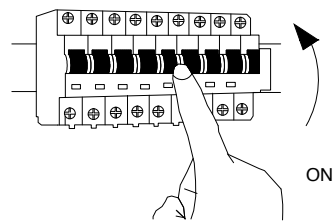

# NOVA LUCE

9030552 - 9030553

1 Turn off the general Switch

2 Apply screws and plastic anchors

3 Connect the cables

4 Apply the side screws

5 Click it in place

6 Turn on the general Switch