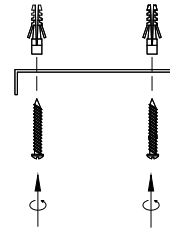

# NOVA LUCE

9030552 - 9030553

1 Turn off the general Switch

2 Apply screws and plastic anchors

3 Connect the cables

4 Apply the side screws

5 Click it in place

6 Turn on the general Switch