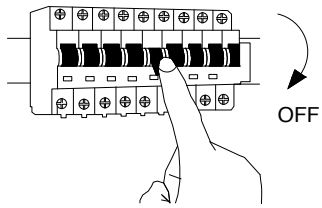

# NOVA LUCE

9030552 - 9030553

1 Turn off the general Switch

2 Apply screws and plastic anchors

3 Connect the cables

4 Apply the side screws

5 Click it in place

6 Turn on the general Switch