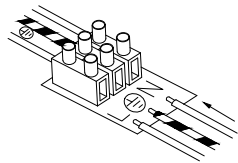

# NOVA LUCE

9030552 - 9030553

1 Turn off the general Switch

2 Apply screws and plastic anchors

3 Connect the cables

4 Apply the side screws

5 Click it in place

6 Turn on the general Switch