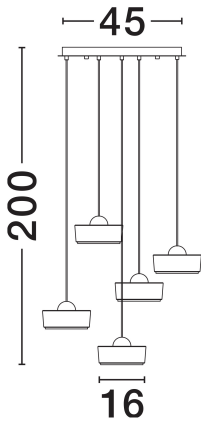

TECHNICAL DRAWING

GENERAL INFORMATION

Product Code	9695280
Collection	Indoor
Product Category	Suspension
Product Family	Keros
Mounting Location	Wall
Application Environment	Indoor
Specifications	N/A

DIMENSION & WEIGHT

LxWxH (cm)	D: 45 H: 200
Cut Out (cm)	N/A
Weight (Kgr)	6.8

MATERIAL & COLOR

Product Color	Platinum Gold & Sandy White
Body Material	Aluminium & Acrylic

APPLICATION & MOUNTING

Ambient Working Temp.	Max 45°C
Type of Protection	IP20
Dimmable	No
Type of Dimming	N/A
Mounting type	Surface
Mounting Depth (cm)	N/A
Led Module Replaceable	No
Light Source	LED

NOVA LUCE S.A

Schimatari Viotias
32009, Greece

+30 22620 58 121
+30 22620 56 743

info@novaluce.com
www.novaluce.com