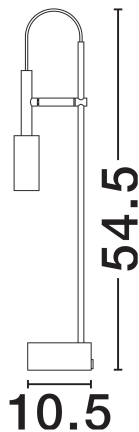

NOVA LUCE

PRODUCT DATASHEET

Version: 001

PRODUCT PHOTOGRAPH

TECHNICAL DRAWING

GENERAL INFORMATION

Product Code	9010234
Collection	Indoor
Product Category	Table
Product Family	Joy
Mounting Location	Table
Application Environment	Indoor
Specifications	N/A

DIMENSION & WEIGHT

LxWxH (cm)	D: 10.5 H: 54.5
Cut Out (cm)	N/A
Weight (Kgr)	1

MATERIAL & COLOR

Product Color	Sandy Black
Body Material	Aluminium

APPLICATION & MOUNTING

Ambient Working Temp.	Max 45°C
Type of Protection	IP20
Dimmable	No
Type of Dimming	N/A
Mounting type	Surface
Mounting Depth (cm)	N/A
Led Module Replaceable	No
Light Source	LED

Power (Nominal)	7W
Input voltage (Nominal)	220-240V
Mains Frequency	50/60Hz

PHOTOMETRICAL DATA

Luminous Flux	703lm
Color Temperature	3000K
Light Color (Designation)	Warm White

WARRANTY

Warranty	3 Years
----------	----------------