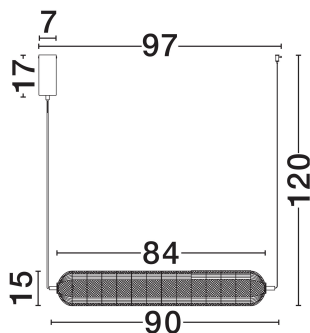

NOVA LUCE

PRODUCT DATASHEET

Version: 001

PRODUCT PHOTOGRAPH

GENERAL INFORMATION

Product Code	9236396
Collection	Indoor
Product Category	Suspension
Product Family	Klelia
Mounting Location	Wall
Application Environment	Indoor
Specifications	N/A

DIMENSION & WEIGHT

LxWxH (cm)	L: 90 W: 15 H: 120
Cut Out (cm)	N/A
Weight (Kgr)	2.6

MATERIAL & COLOR

Product Color	Brass Gold
Body Material	Metal & Acrylic

TECHNICAL DRAWING

APPLICATION & MOUNTING

Ambient Working Temp.	Max 45°C
Type of Protection	IP20
Dimmable	Yes
Type of Dimming	Triac
Mounting type	Surface
Mounting Depth (cm)	N/A
Led Module Replaceable	No
Light Source	LED