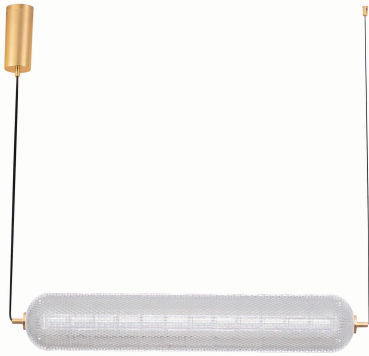

NOVA LUCE

PRODUCT DATASHEET

Version: 001

PRODUCT PHOTOGRAPH

GENERAL INFORMATION

Product Code	9236396
Collection	Indoor
Product Category	Suspension
Product Family	Klelia
Mounting Location	Wall
Application Environment	Indoor
Specifications	N/A

DIMENSION & WEIGHT

LxWxH (cm)	L: 90 W: 15 H: 120
Cut Out (cm)	N/A
Weight (Kgr)	2.6

MATERIAL & COLOR

Product Color	Brass Gold
Body Material	Metal & Acrylic

TECHNICAL DRAWING

APPLICATION & MOUNTING

Ambient Working Temp.	Max 45°C
Type of Protection	IP20
Dimmable	Yes
Type of Dimming	Triac
Mounting type	Surface
Mounting Depth (cm)	N/A
Led Module Replaceable	No
Light Source	LED

Power (Nominal)	40W
Input voltage (Nominal)	220-240V
Mains Frequency	50/60Hz

PHOTOMETRICAL DATA

Luminous Flux	3384lm
Color Temperature	3000K
Light Color (Designation)	Warm White

WARRANTY

Warranty	3 Years
----------	----------------