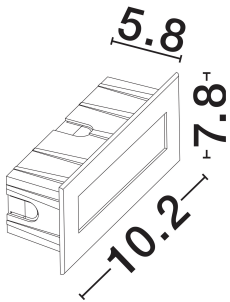

NOVA LUCE

PRODUCT DATASHEET

Version: 001

PRODUCT PHOTOGRAPH

GENERAL INFORMATION

Product Code	9050706
Collection	Outdoor
Product Category	Step Lights
Product Family	Olin
Mounting Location	Wall
Application Environment	Outdoor
Specifications	N/A

DIMENSION & WEIGHT

LxWxH (cm)	L:10.2 W:5.8 H:7.8 cm
Cut out (cm)	N/A
Weight (Kgr)	0.246

TECHNICAL DRAWING

MATERIAL & COLOR

Product Color	Sandy White
Body Material	Aluminium & Glass

APPLICATION & MOUNTING

Ambient Working Temp.	Max 45 oC
Type of Protection	IP65
Dimmable	No
Type of Dimming	N/A
Mounting type	Surface
Mounting Depth (cm)	N/A
Led Module Replaceable	No
Light Source	LED

NOVA LUCE S.A

Schimatari Viotias
32009, Greece

+30 22620 58 121
+30 22620 56 743

info@novaluce.com
www.novaluce.com