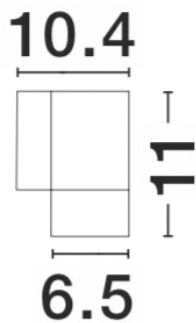

GENERAL INFORMATION

Product Code	773221
Collection	Outdoor
Product Category	Wall
Product Family	NODUS
Mounting Location	Wall
Application Environment	Outdoor

DIMENSION & WEIGHT

LxWxH (cm)	L: 6,5 W: 10,4 H: 11
Cut out (cm)	N/A
Weight (Kgr)	0.3

MATERIAL & COLOR

Product Color	Dark Grey
Body Material	Aluminium&-Glass

APPLICATION & MOUNTING

Ambient Working Temp.	Max 40 oC
Type of Protection	IP54
Dimmable	No
Type of Dimming (Optional)	N/A
Mounting type	Surface
Mounting Depth (cm)	N/A
Led Module Replaceable	Yes
Light Source	GU10

NOVA LUCE S.A

Schimatari Viotias
32009, Greece

+30 22620 58 121
+30 22620 56 743

info@novaluce.com
www.novaluce.com