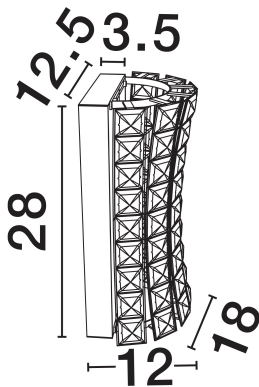

NOVA LUCE

PRODUCT DATASHEET

Version: 001

PRODUCT PHOTOGRAPH

GENERAL INFORMATION

Product Code	9019767
Collection	Indoor
Product Category	Wall
Product Family	Celysia
Mounting Location	Wall
Application Environment	Indoor
Specifications	N/A

DIMENSION & WEIGHT

LxWxH (cm)	L: 18 W: 12 H: 28
Cut Out (cm)	N/A
Weight (Kgr)	1.4

MATERIAL & COLOR

Product Color	Chrome
Body Material	Metal & Crystal

TECHNICAL DRAWING

APPLICATION & MOUNTING

Ambient Working Temp.	Max 45°C
Type of Protection	IP20
Dimmable	No
Type of Dimming	N/A
Mounting type	Surface
Mounting Depth (cm)	N/A
Led Module Replaceable	No
Light Source	LED

Power (Nominal)	12W
Input voltage (Nominal)	220-240V
Mains Frequency	50/60Hz

PHOTOMETRICAL DATA

Luminous Flux	720lm
Color Temperature	3500K
Light Color (Designation)	Warm White

WARRANTY

Warranty	3 Years
----------	----------------