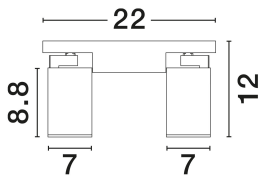

NOVA LUCE

PRODUCT DATASHEET

Version: 001

PRODUCT PHOTOGRAPH

GENERAL INFORMATION

Product Code	9030780
Collection	Indoor
Product Category	Ceiling
Product Family	Esto
Mounting Location	Ceiling
Application Environment	Indoor
Specifications	N/A

DIMENSION & WEIGHT

LxWxH (cm)	L: 22 W: 7 H: 12
Cut Out (cm)	N/A
Weight (Kgr)	0.545

MATERIAL & COLOR

Product Color	Sandy White
Body Material	Aluminium

TECHNICAL DRAWING

APPLICATION & MOUNTING

Ambient Working Temp.	Max 45°C
Type of Protection	IP20
Dimmable	Yes
Type of Dimming	N/A
Mounting type	Surface
Mounting Depth (cm)	N/A
Led Module Replaceable	Yes
Light Source	GU10

Power (Nominal)	2X10W
Input voltage (Nominal)	100-240V
Mains Frequency	50/60Hz

PHOTOMETRICAL DATA

Luminus Flux	N/A
Color Temperature	N/A
Light Color (Designation)	N/A

WARRANTY

Warranty	3 Years
----------	----------------