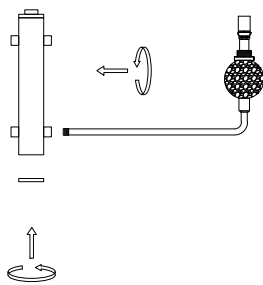

NOVA LUCE

9019787

①

Turn off the general Switch

②

Drill holes & apply plastic anchors
With screws

③

Connect the wires

④

By rotating put it in place

⑤

By rotating apply the
Product in to place

⑥

By rotating
Apply the glass into place

⑦

Apply the side screws