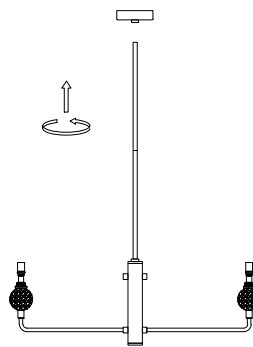

NOVA LUCE

9019787

①

Turn off the general Switch

②

Drill holes & apply plastic anchors
With screws

③

Connect the wires

④

By rotating put it in place

⑤

By rotating apply the
Product in to place

⑥

By rotating
Apply the glass into place

⑦

Apply the side screws