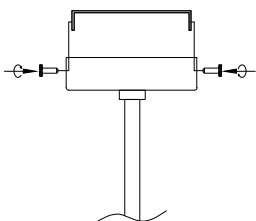

NOVA LUCE

9019787

①

Turn off the general Switch

②

Drill holes & apply plastic anchors
With screws

③

Connect the wires

④

By rotating put it in place

⑤

By rotating apply the
Product in to place

⑥

By rotating
Apply the glass into place

⑦

Apply the side screws