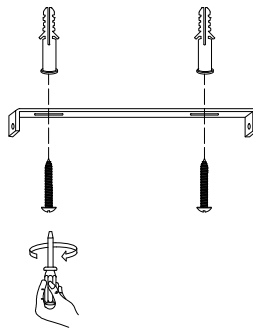

NOVA LUCE

9019787

①

Turn off the general Switch

②

Drill holes & apply plastic anchors
With screws

③

Connect the wires

④

By rotating put it in place

⑤

By rotating apply the
Product in to place

⑥

By rotating
Apply the glass into place

⑦

Apply the side screws