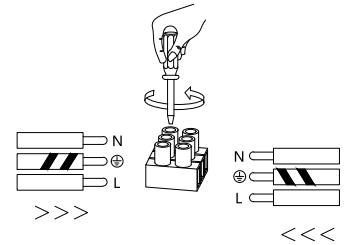

NOVA LUCE

9019787

①

Turn off the general Switch

②

Drill holes & apply plastic anchors
With screws

③

Connect the wires

④

By rotating put it in place

⑤

By rotating apply the
Product in to place

⑥

By rotating
Apply the glass into place

⑦

Apply the side screws