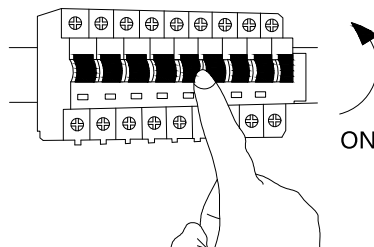

NOVA LUCE

9019787

①

Turn off the general Switch

②

Drill holes & apply plastic anchors
With screws

③

Connect the wires

④

By rotating put it in place

⑤

By rotating apply the
Product in to place

⑥

By rotating
Apply the glass into place

⑦

Apply the side screws

⑧

Turn on the general switch