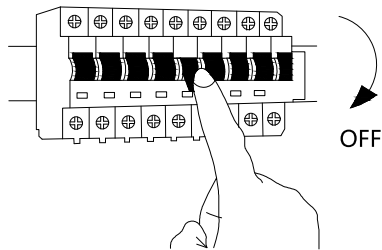

NOVA LUCE

9019787

①

Turn off the general Switch

②

Drill holes & apply plastic anchors
With screws

③

Connect the wires

④

By rotating put it in place

⑤

By rotating apply the
Product in to place

⑥

By rotating
Apply the glass into place

⑦

Apply the side screws