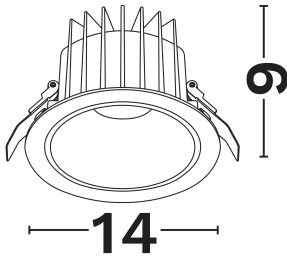

NOVA LUCE

PRODUCT DATASHEET

Version: 001

PRODUCT PHOTOGRAPH

TECHNICAL DRAWING

COMPATIBLE WITH

— On/Off Driver: Included

— Triac Driver: 9844019

— Dali Driver: 9621523

GENERAL INFORMATION

Product Code	9580628
Product Category	Downlights
Product Family	Brady
Mounting Location	Ceiling
Application Environment	Outdoor

DIMENSION & WEIGHT

LxWxH (cm)	D:14 H:9
Cut out (cm)	13
Weight (Kgr)	N/A

Power (Nominal)	20
Input voltage (Nominal)	220-240Vac
Mains Frequency	50/60Hz
Output voltage	40Vdc
Output Current	500mA
Power Factor	0,9
Efficiency	>73%
SVM	<0.4
Pst	<1
Class	II

PHOTOMETRICAL DATA

Luminous Flux	1793
Luminous Efficacy	89.7
Color Temperature	3000
Light Color (Designation)	Warm White
CRI	>80
SDCM	<3
Beam Angle	45
UGR	N/A