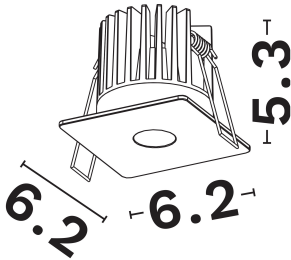

TECHNICAL DRAWING

COMPATIBLE WITH

- On/Off Driver: Included
- Triac Driver: 9844002
- Dali Driver: 9621523

GENERAL INFORMATION

Product Code	9060210
Product Category	Downlights
Product Family	Ono
Mounting Location	Ceiling
Application Environment	Indoor

DIMENSION & WEIGHT

LxWxH (cm)	L: 6.2 W: 6.2 H: 5.3
Cut out (cm)	5X5
Weight (Kgr)	N/A

MATERIAL & COLOR

Product Color	White
Body Material	Aluminium
Cover Material	N/A

APPLICATION & MOUNTING

Ambient Working Temp.	45 C
Type of Protection	IP20
Protection Class IK	IK03
Dimmable	Yes
Type of Dimming (Optional)	Triac/Dali
Mounting type	Recessed
Mounting Depth (cm)	Ceiling
Led Module Replaceable	No
Light Source	Led
Adjustable	No

NOVA LUCE S.A

Schimatari Viotias
32009, Greece

+30 22620 58 121
+30 22620 56 743

info@novaluce.com
www.novaluce.com