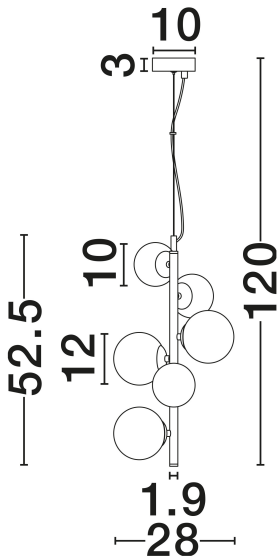

NOVA LUCE

PRODUCT DATASHEET

Version: 001

PRODUCT PHOTOGRAPH

TECHNICAL DRAWING

GENERAL INFORMATION

Product Code	9028860
Collection	Indoor
Product Category	Suspension
Product Family	Odillia
Mounting Location	Ceiling
Application Environment	Indoor
Specifications	N/A

DIMENSION & WEIGHT

LxWxH (cm)	L: 28 W: 23.2 H: 120
Cut Out (cm)	N/A
Weight (Kgr)	1.31

MATERIAL & COLOR

Product Color	Opal & Matt Gold
Body Material	Glass & Metal

APPLICATION & MOUNTING

Ambient Working Temp.	Max 45°C
Type of Protection	IP20
Dimmable	N/A
Type of Dimming	N/A
Mounting type	Surface
Mounting Depth (cm)	N/A
Led Module Replaceable	Yes
Light Source	G9

Power (Nominal)	6x5W
Input voltage (Nominal)	100-240V
Mains Frequency	50/60Hz

PHOTOMETRICAL DATA

Luminous Flux	N/A
Color Temperature	N/A
Light Color (Designation)	N/A

WARRANTY

Warranty	3 Years
----------	----------------