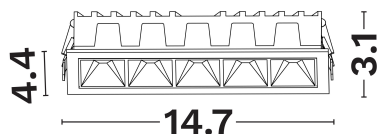

DIMENSION & WEIGHT

LxWxH (cm)	L:14.7 W:4.4 H:3.1
Cut out (cm)	14,1*3,6
Weight (Kgr)	N/A

TECHNICAL DRAWING

MATERIAL & COLOR

Product Color	White
Body Material	Aluminium
Cover Material	N/A

APPLICATION & MOUNTING