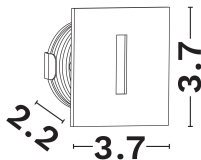

DIMENSION & WEIGHT

LxWxH (cm)	L:3.7 W:2.2 H:3.7 cm.
Cut out (cm)	3,2
Weight (Kgr)	0,092

TECHNICAL DRAWING

MATERIAL & COLOR

Product Color	Black
Body Material	Aluminium
Cover Material	N/A

APPLICATION & MOUNTING