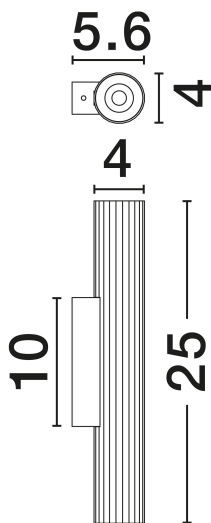

NOVA LUCE

PRODUCT DATASHEET

Version: 001

PRODUCT PHOTOGRAPH

GENERAL INFORMATION

Product Code	9060306
Collection	Indoor
Product Category	Wall
Product Family	Riveta
Mounting Location	Wall
Application Environment	Indoor
Specifications	N/A

DIMENSION & WEIGHT

LxWxH (cm)	D: 4 W: 5.6 H: 25
Cut Out (cm)	N/A
Weight (Kgr)	0.33

MATERIAL & COLOR

Product Color	Sandy White
Body Material	Aluminium

APPLICATION & MOUNTING

Ambient Working Temp.	Max 45°C
Type of Protection	IP20
Dimmable	No
Type of Dimming	N/A
Mounting type	Surface
Mounting Depth (cm)	N/A
Led Module Replaceable	No
Light Source	LED

TECHNICAL DRAWING

NOVA LUCE S.A

Schimatari Viotias
32009, Greece

+30 22620 58 121
+30 22620 56 743

info@novaluce.com
www.novaluce.com

NOVA LUCE

PRODUCT DATASHEET

Version: 001

ELECTRICAL DATA

Power (Nominal)	6W
Input voltage (Nominal)	220-240V
Mains Frequency	50/60Hz

PHOTOMETRICAL DATA

Luminous Flux	444lm
Color Temperature	3000K
Light Color (Designation)	Warm White

WARRANTY

Warranty	3 Years
----------	----------------