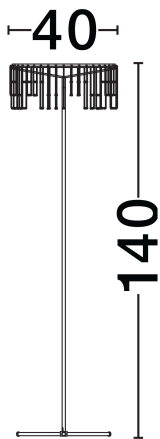

NOVA LUCE

PRODUCT DATASHEET

Version: 001

PRODUCT PHOTOGRAPH

TECHNICAL DRAWING

GENERAL INFORMATION

Product Code	9186982
Collection	Indoor
Product Category	Table
Product Family	Stellar
Mounting Location	Table
Application Environment	Indoor
Specifications	N/A

DIMENSION & WEIGHT

LxWxH (cm)	D: 40 W: 40 H: 140
Cut Out (cm)	N/A
Weight (Kgr)	2.5

MATERIAL & COLOR

Product Color	Gold
Body Material	Copper & Aluminium

APPLICATION & MOUNTING

Ambient Working Temp.	Max 45°C
Type of Protection	IP20
Dimmable	Yes
Type of Dimming	Triac
Mounting type	Surface
Mounting Depth (cm)	N/A
Led Module Replaceable	No
Light Source	LED

Power (Nominal)	17W
Input voltage (Nominal)	220-240V
Mains Frequency	50/60Hz

PHOTOMETRICAL DATA

Luminous Flux	1258lm
Color Temperature	3000K
Light Color (Designation)	Warm White

WARRANTY

Warranty	3 Years
----------	----------------