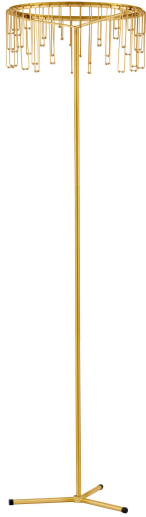

NOVA LUCE

PRODUCT DATASHEET

Version: 001

PRODUCT PHOTOGRAPH

TECHNICAL DRAWING

GENERAL INFORMATION

Product Code	9186982
Collection	Indoor
Product Category	Table
Product Family	Stellar
Mounting Location	Table
Application Environment	Indoor
Specifications	N/A

DIMENSION & WEIGHT

LxWxH (cm)	D: 40 W: 40 H: 140
Cut Out (cm)	N/A
Weight (Kgr)	2.5

MATERIAL & COLOR

Product Color	Gold
Body Material	Copper & Aluminium

APPLICATION & MOUNTING

Ambient Working Temp.	Max 45°C
Type of Protection	IP20
Dimmable	Yes
Type of Dimming	Triac
Mounting type	Surface
Mounting Depth (cm)	N/A
Led Module Replaceable	No
Light Source	LED

Power (Nominal)	17W
Input voltage (Nominal)	220-240V
Mains Frequency	50/60Hz

PHOTOMETRICAL DATA

Luminous Flux	1258lm
Color Temperature	3000K
Light Color (Designation)	Warm White

WARRANTY

Warranty	3 Years
----------	----------------