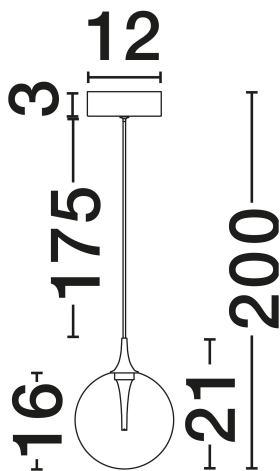

NOVA LUCE

PRODUCT DATASHEET

Version: 001

PRODUCT PHOTOGRAPH

TECHNICAL DRAWING

GENERAL INFORMATION

Product Code	9416957
Collection	Indoor
Product Category	Suspension
Product Family	Orenda
Mounting Location	Ceiling
Application Environment	Indoor
Specifications	N/A

DIMENSION & WEIGHT

LxWxH (cm)	D: 16 H: 200
Cut Out (cm)	N/A
Weight (Kgr)	0.5

MATERIAL & COLOR

Product Color	Grandiet Smokey & Matt Black
Body Material	Glass & Metal

APPLICATION & MOUNTING

Ambient Working Temp.	Max 45°C
Type of Protection	IP20
Dimmable	No
Type of Dimming	N/A
Mounting type	Surface
Mounting Depth (cm)	N/A
Led Module Replaceable	No
Light Source	LED

Power (Nominal)	5W
Input voltage (Nominal)	220-240V
Mains Frequency	50/60Hz

PHOTOMETRICAL DATA

Luminous Flux	225lm
Color Temperature	3000K
Light Color (Designation)	Warm White

WARRANTY

Warranty	3 Years
----------	----------------