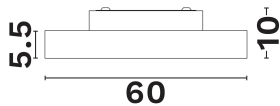

DIMENSION & WEIGHT

LxWxH (cm)	D: 60 H: 10 cm
Cut out (cm)	N/A
Weight (Kgr)	8,1

TECHNICAL DRAWING

MATERIAL & COLOR

Product Color	White
Body Material	Aluminium
Cover Material	N/A

APPLICATION & MOUNTING

Ambient Working Temp.	45 C
Type of Protection	IP20
Protection Class IK	IK03
Dimmable	Yes
Type of Dimming (Optional)	Dimming With Controller
Mounting type	Surface
Mounting Depth (cm)	Ceiling
Led Module Replaceable	No
Light Source	Led
Adjustable	No