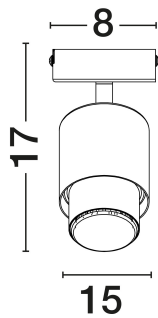

TECHNICAL DRAWING

APPLICATION & MOUNTING

Ambient Working Temp.	Max 45°C
Type of Protection	IP20
Dimmable	Yes
Type of Dimming	N/A
Mounting type	Surface
Mounting Depth (cm)	N/A
Led Module Replaceable	Yes
Light Source	GU10

NOVA LUCE S.A

Schimatari Viotias
32009, Greece

+30 22620 58 121
+30 22620 56 743

info@novaluce.com
www.novaluce.com