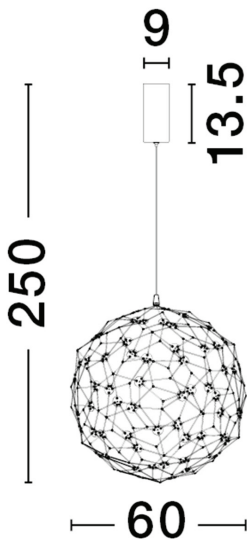

NOVA LUCE

PRODUCT DATASHEET

Version: 001

PRODUCT PHOTOGRAPH

TECHNICAL DRAWING

GENERAL INFORMATION

Product Code	9186905
Collection	Decorative
Product Category	Suspension
Product Family	Sole
Mounting Location	Ceiling
Application Environment	Indoor

DIMENSION & WEIGHT

LxWxH (cm)	D: 60 H: 250
Cut out (cm)	N/A
Weight (Kgr)	1.4

MATERIAL & COLOR

Product Color	Titanium Black
Body Material	Metal

APPLICATION & MOUNTING

Ambient Working Temp.	Max 45 oC
Type of Protection	IP20
Dimmable	No
Type of Dimming (Optional)	N/A
Mounting type	Ceiling
Mounting Depth (cm)	N/A
Led Module Replaceable	No
Light Source	LED

Power (Nominal)	21W
Input voltage (Nominal)	220-240Vac
Mains Frequency	50/60Hz

PHOTOMETRICAL DATA

Luminous Flux	2403 lm
Color Temperature	3000K
Light Color (Designation)	Warm White

WARRANTY

Warranty	3 Years
----------	----------------