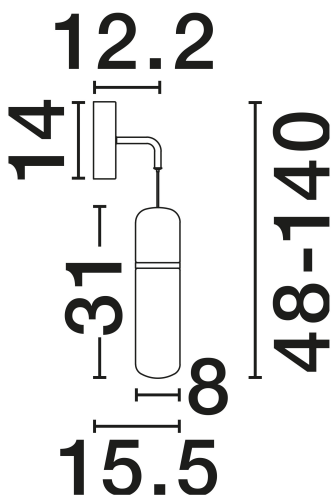

NOVA LUCE

PRODUCT DATASHEET

Version: 001

PRODUCT PHOTOGRAPH

TECHNICAL DRAWING

GENERAL INFORMATION

Product Code	9009268
Collection	Indoor
Product Category	Wall
Product Family	Norma
Mounting Location	Wall
Application Environment	Indoor
Specifications	N/A

DIMENSION & WEIGHT

LxWxH (cm)	L: 14 W: 12.2 H: 48
Cut Out (cm)	N/A
Weight (Kgr)	0.73

MATERIAL & COLOR

Product Color	Gradient Amber & Glossy Gold
Body Material	Glass & Metal

APPLICATION & MOUNTING

Ambient Working Temp.	Max 45°C
Type of Protection	IP20
Dimmable	Yes
Type of Dimming	Triac
Mounting type	Surface
Mounting Depth (cm)	N/A
Led Module Replaceable	No
Light Source	LED

Power (Nominal)	7W
Input voltage (Nominal)	220-240V
Mains Frequency	50/60Hz

PHOTOMETRICAL DATA

Luminous Flux	490lm
Color Temperature	3000K
Light Color (Designation)	Warm White

WARRANTY

Warranty	3 Years
----------	----------------